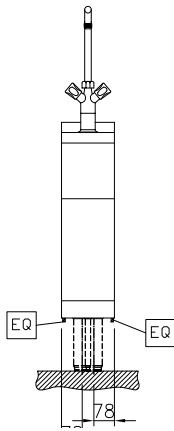

Short Form Specification

Item No. _____

Water mixing tap with knobs for hot and cold water. Unit constructed according to DIN 18860_2 with 20 mm drop nose top and 70 mm recessed plinth. Internal frame for heavy duty sturdiness in stainless steel. 2 mm top in 1.4301 (AISI 304). Flat surface construction, easily cleanable. THERMODUL connection system enables seamless worktop when units are connected and avoids soil penetrating. IPX5 water resistant certification. Configuration: Freestanding, One-side operated with backsplash.

Main Features

- Water mixing unit for hot and cold water.
- All major components may be easily accessed from the front.
- THERMODUL connection system creates a seamless work top when units are connected to each other thus avoiding soil penetrating vital components and facilitating the removal of units in case of replacement or service.
- Large stainless steel tap.

APPROVAL: _____

Front

Side

CWI = Cold Water inlet 1 (cleaning)
 HWI = Hot water inlet

Top

Water:

Inlet water line size: 3/4"
 Incoming Cold/hot Water line size: 3/4"

Key Information: