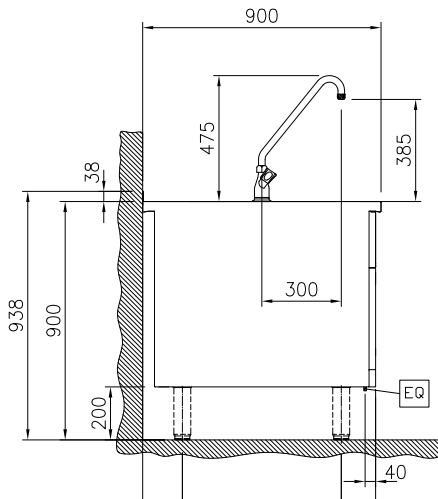

APPROVAL: _____

Front

Side

CWI = Cold Water inlet 1 (cleaning)
 HWI = Hot water inlet

Top

Water:

Inlet water line size: 3/4"
 Incoming Cold/hot Water line size: 3/4"

Key Information: