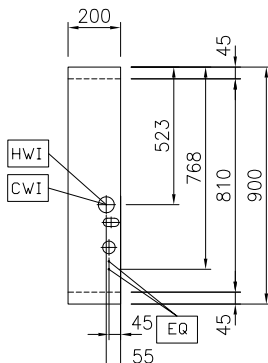

Water:

Inlet water line size: 3/4"
Incoming Cold/hot Water line size: 3/4"

Key Information:

External dimensions, Width: 200 mm
External dimensions, Depth: 900 mm
External dimensions, Height: 700 mm
Net weight: 28 kg